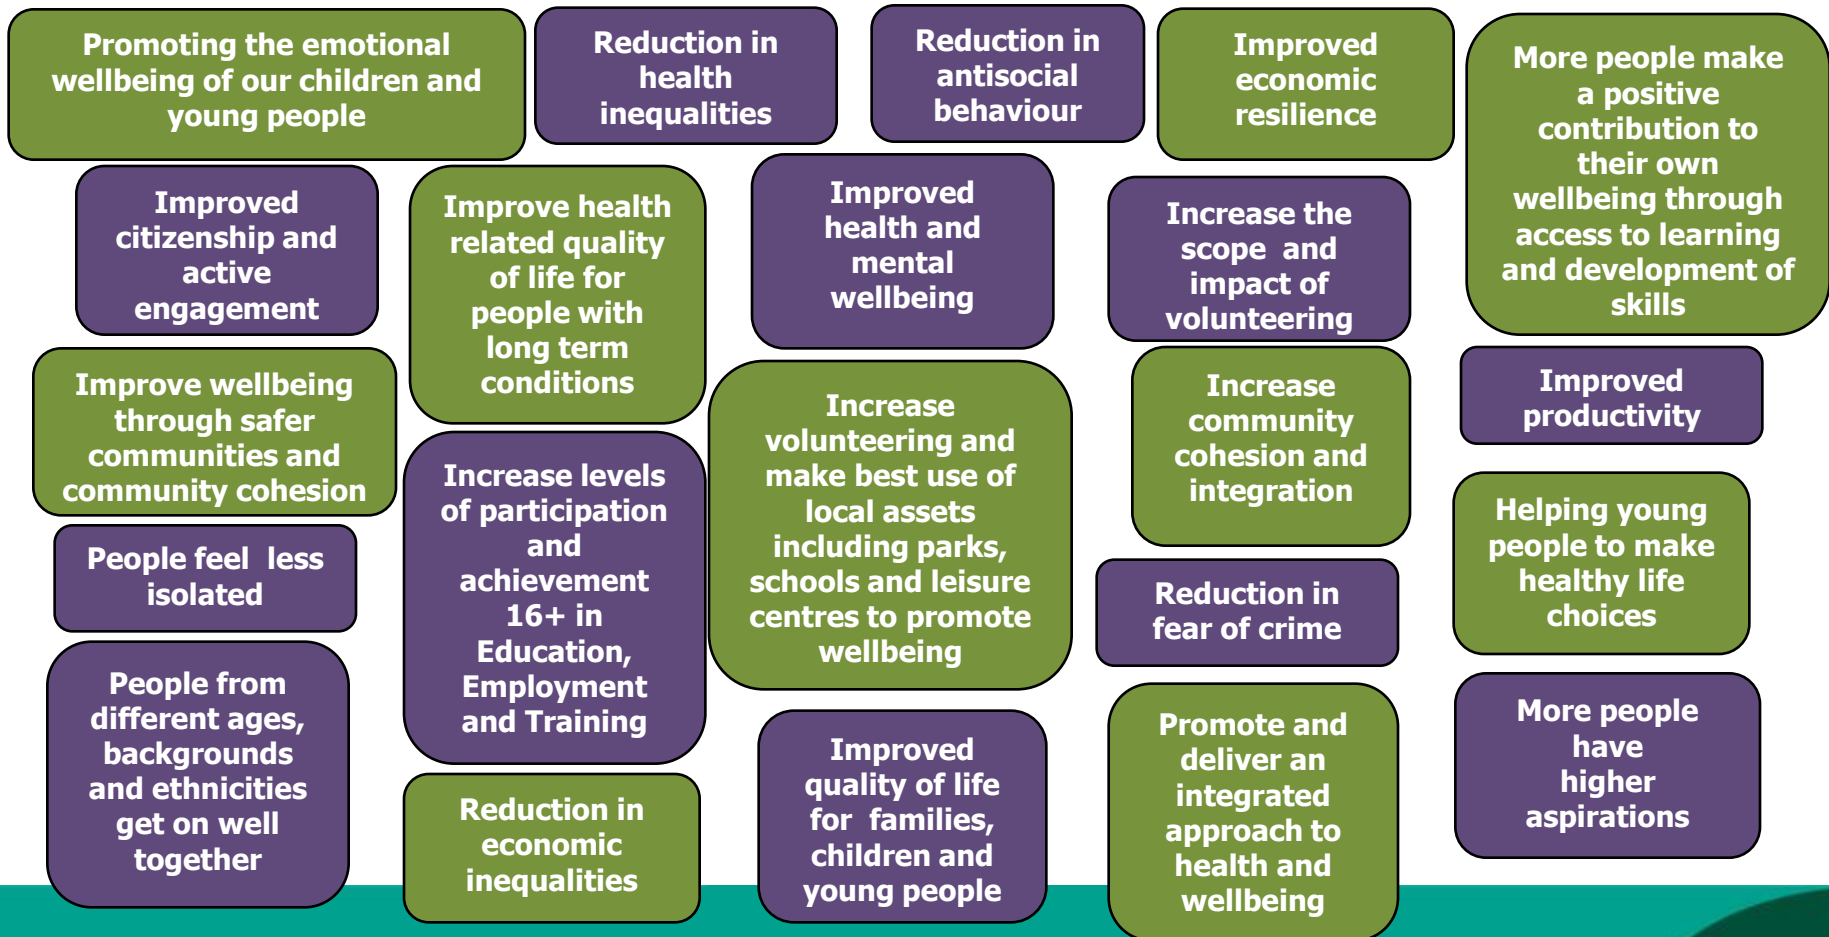

BUSINESS SURVIVAL ?

Christine Parsloe

Leisure & Culture Development Manager

Locality Needs

Benefits

Offers & Opportunities