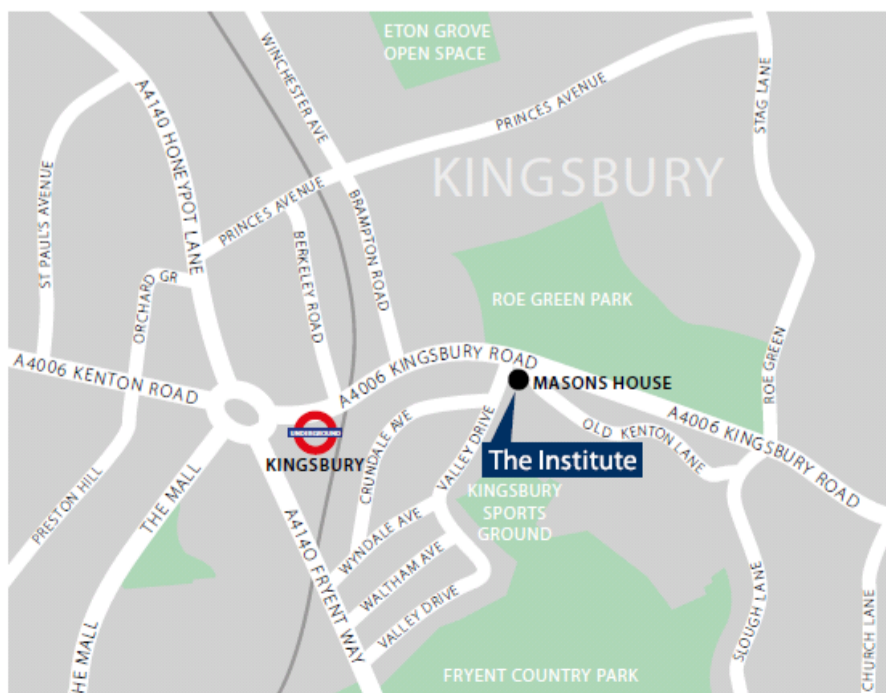

Reg Charity No. 312951

The Institute, Masons House, 1-3 Valley Drive, Kingsbury, London NW9 9NG

The Institute is easily accessible by both public transport and by car.

By Tube: A 5 minute walk from Kingsbury tube station on the Jubilee line. Bus 204 can be taken from Edgware, Burnt Oak and Colindale Northern Line tube stations direct to Masons House (Valley Drive bus stop).

By Bus: Valley Drive bus stop is located directly outside the Institute and is served by the 183 (Golders Green to Pinner), 204 (Edgware to Sudbury) and 324 (Brent Cross to Stanmore) bus routes.

By Car: There are 30 car parking spaces on site and extra parking available in the surrounding side streets.

The Institute